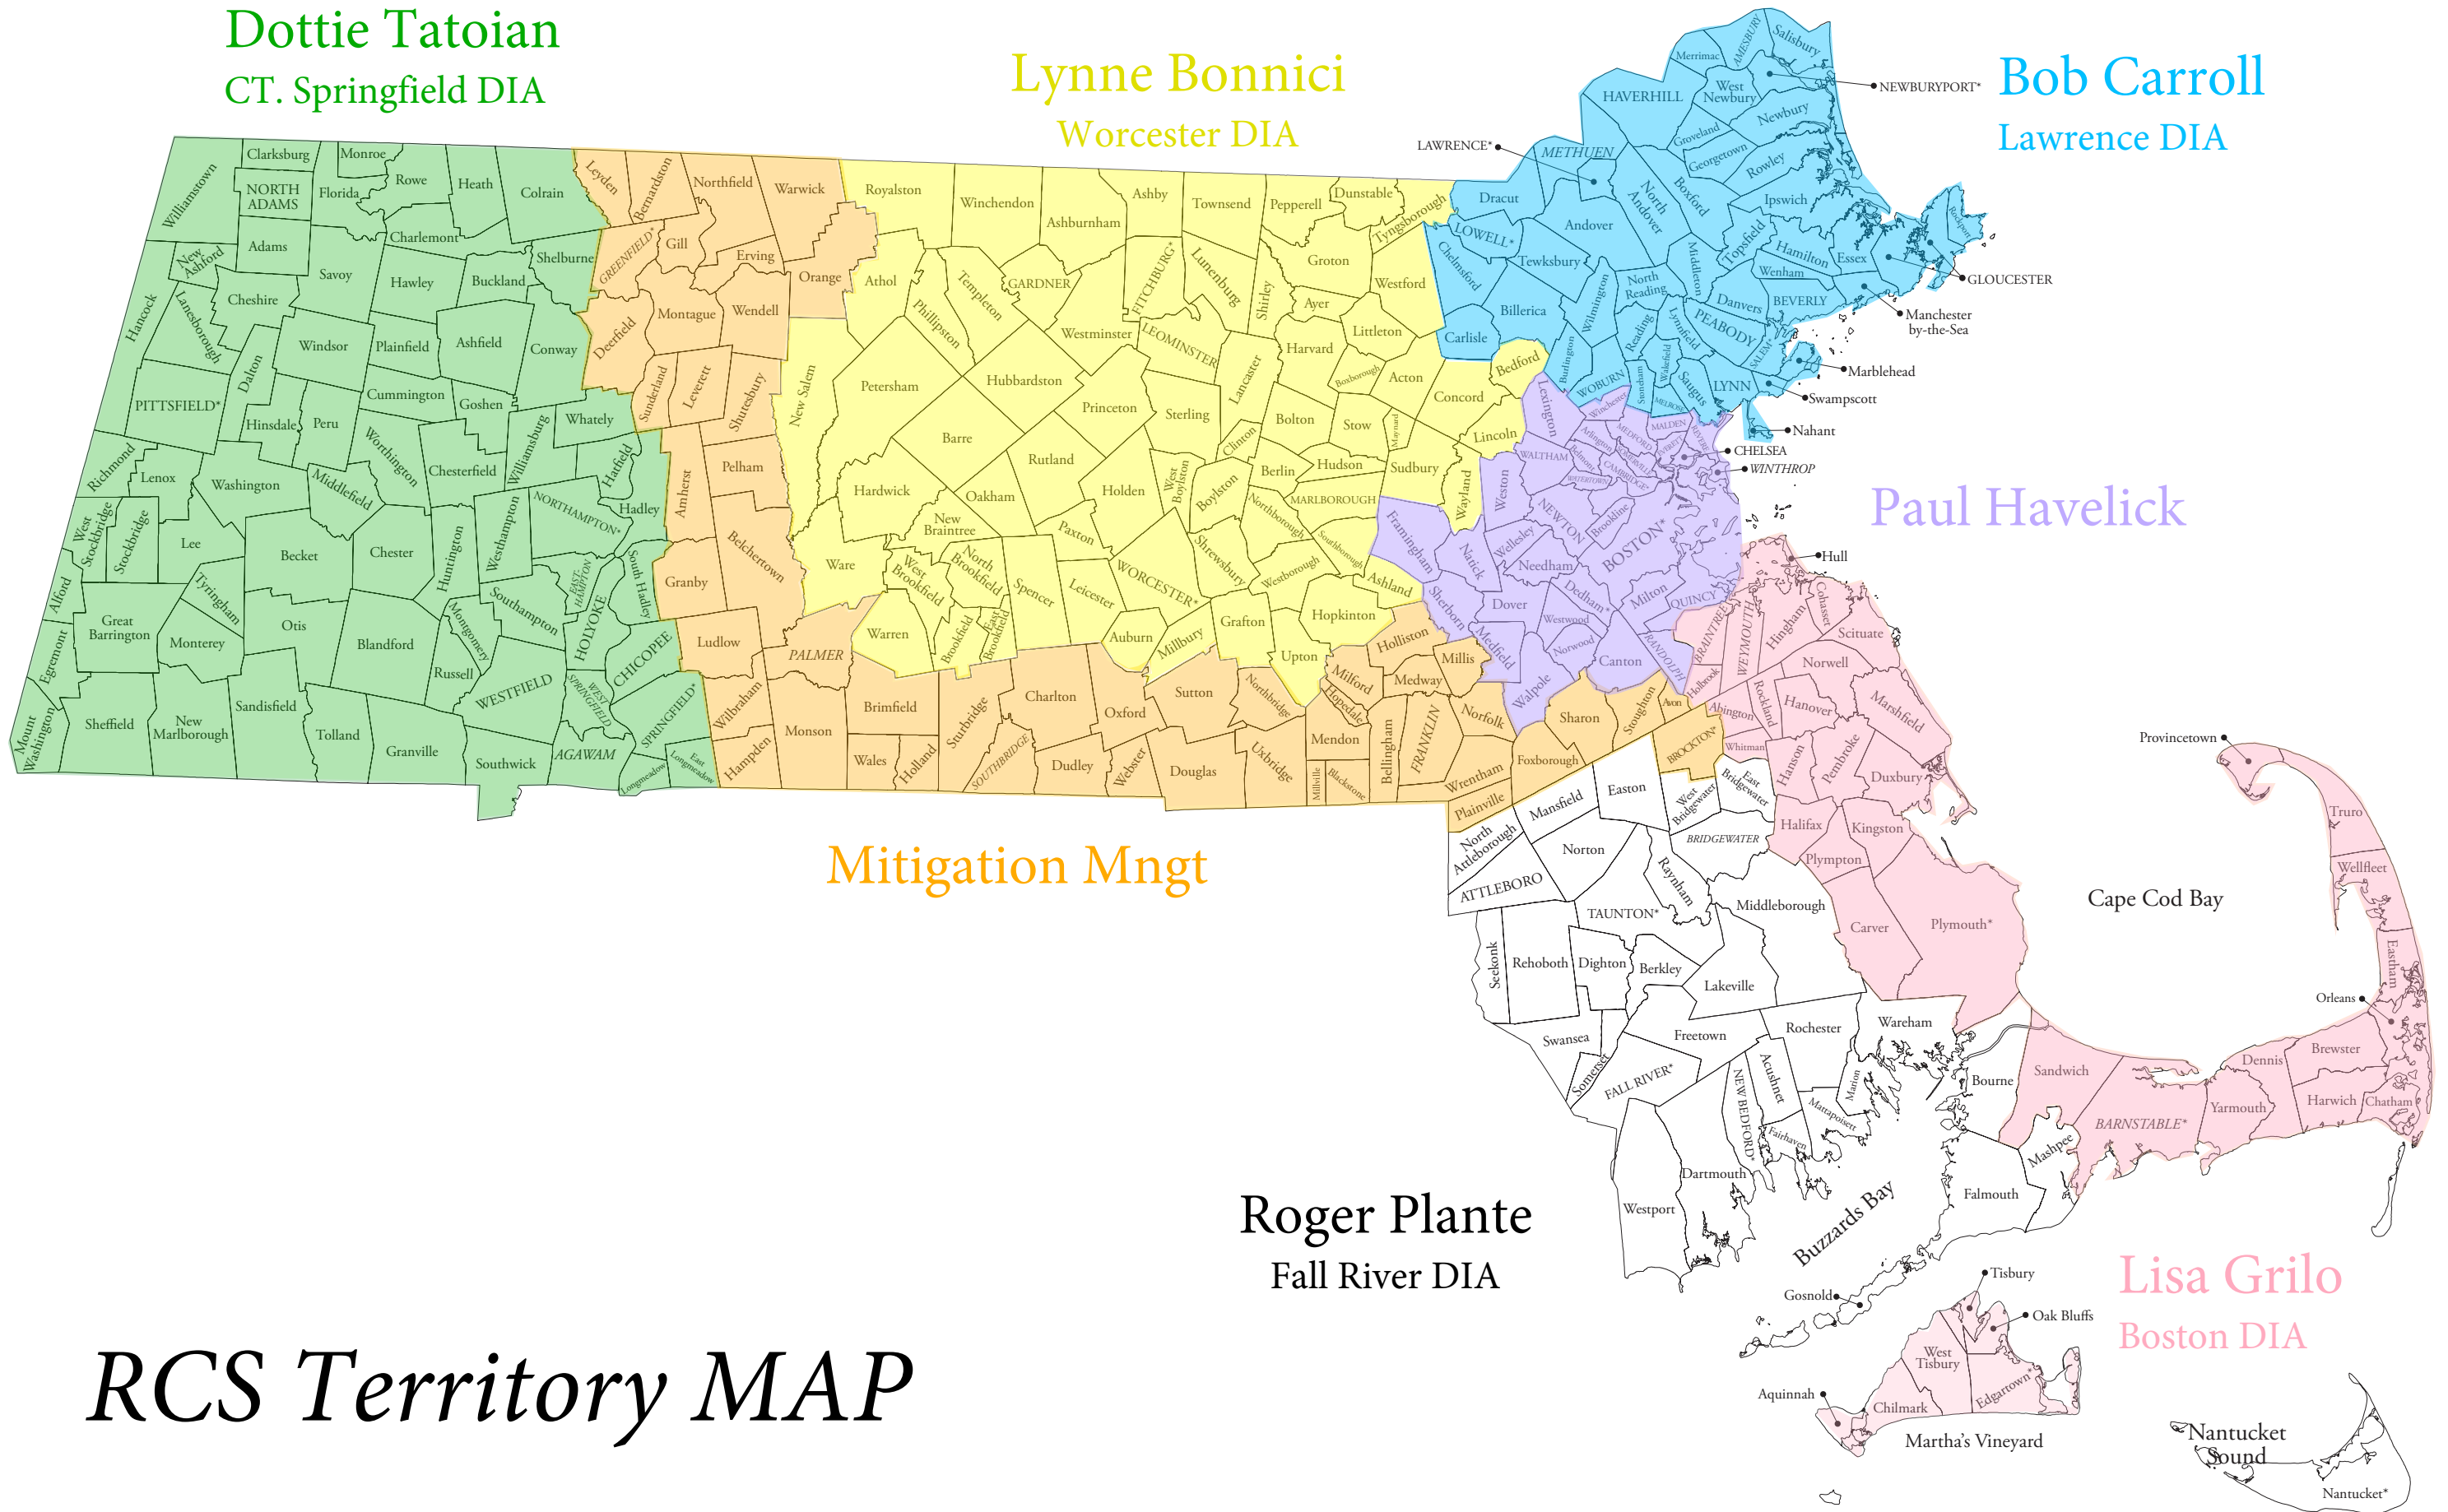

Dottie Tatoian  
CT. Springfield DIA

Lynne Bonnici  
Worcester DIA

Bob Carroll  
Lawrence DIA

Paul Havelick

Mitigation Mngt

Roger Plante  
Fall River DIA

Lisa Grilo  
Boston DIA

# RCS Territory MAP